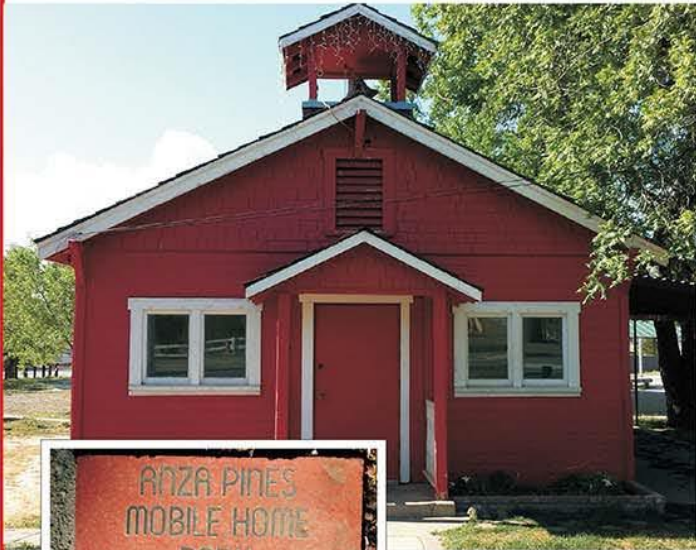

## *Be a Part of History!*

Place your name, loved ones' names, business and/or thoughts on an engraved Centennial Paver.

For a donation of only \$50.00, you can have a permanent place in the Little Red Schoolhouse Centennial Celebration.

*Your 4" x 8" paver will be placed along the path leading to the front door of the Little Red Schoolhouse.*

Write your message in the boxes below, complete the payment information and mail to the address shown on the flyer. Or use the internet Donate button at the bottom of this flyer.